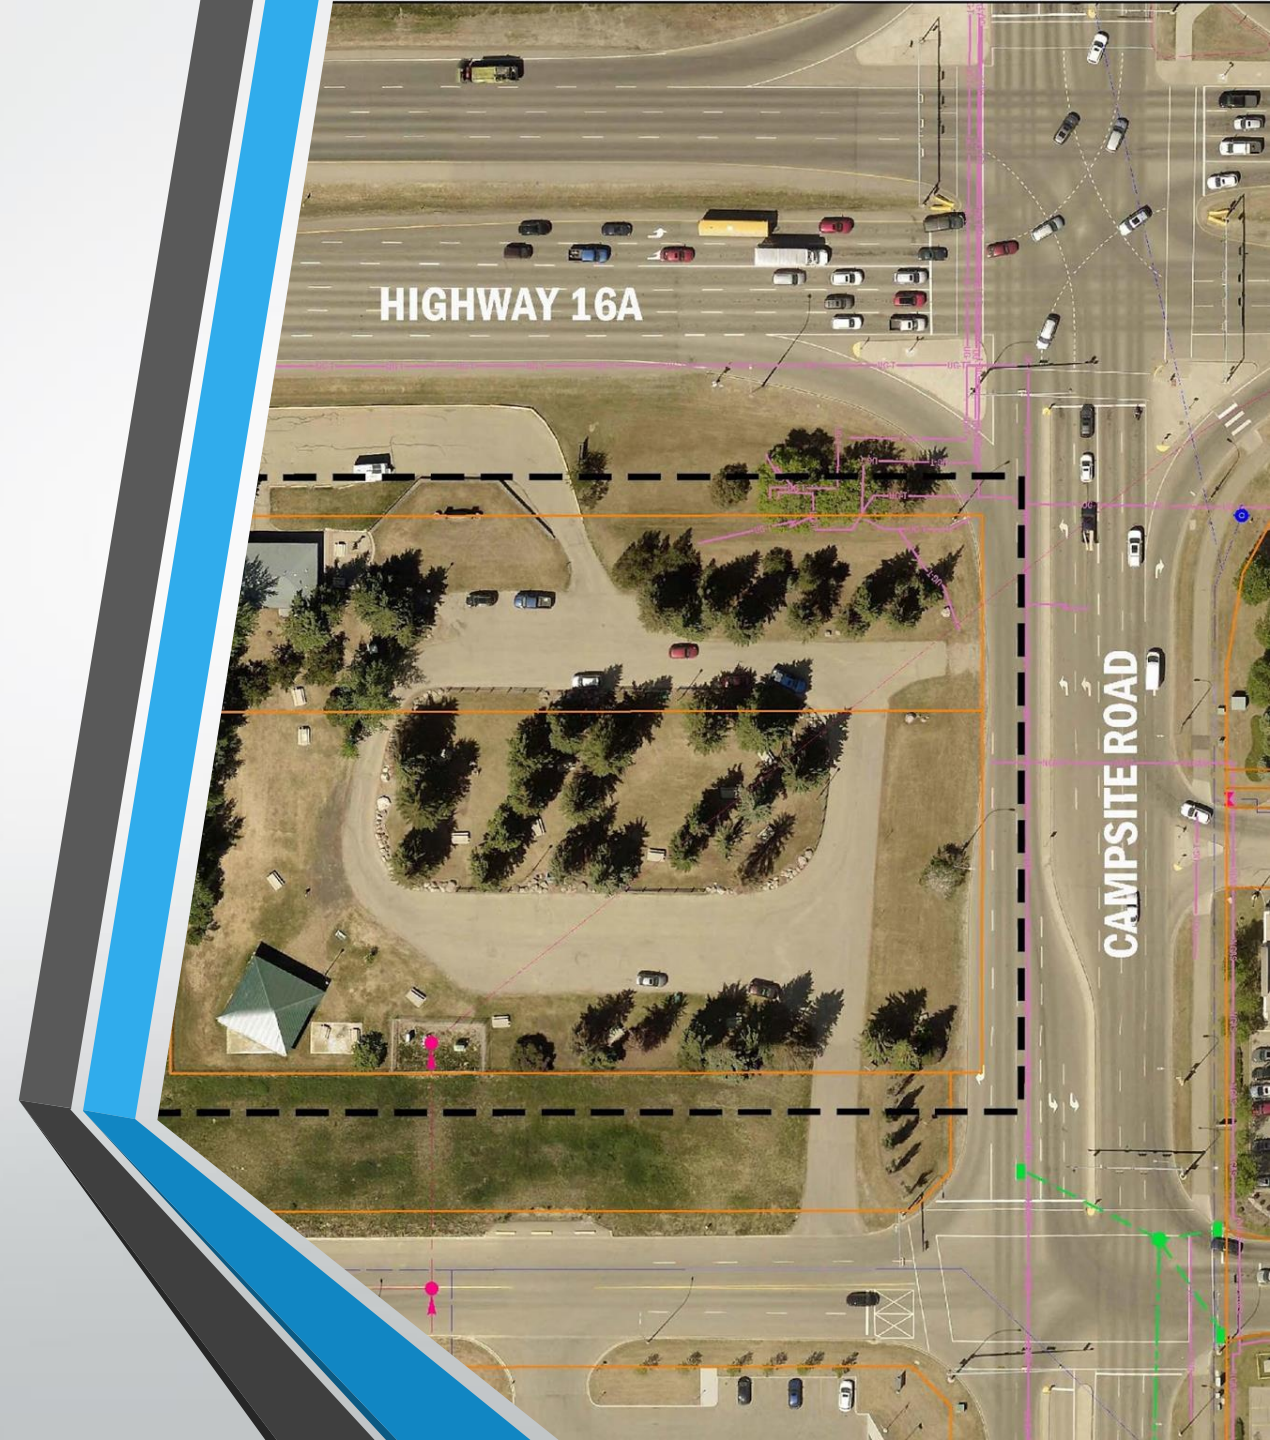

# The Plan

Create a plan to revitalize Rotary Centennial Park as an attractive, unique community space.

Budget for the Master Plan is \$50,000, and we are asking the City of Spruce Grove for \$40,000 with each partner contributing equally for the remainder.